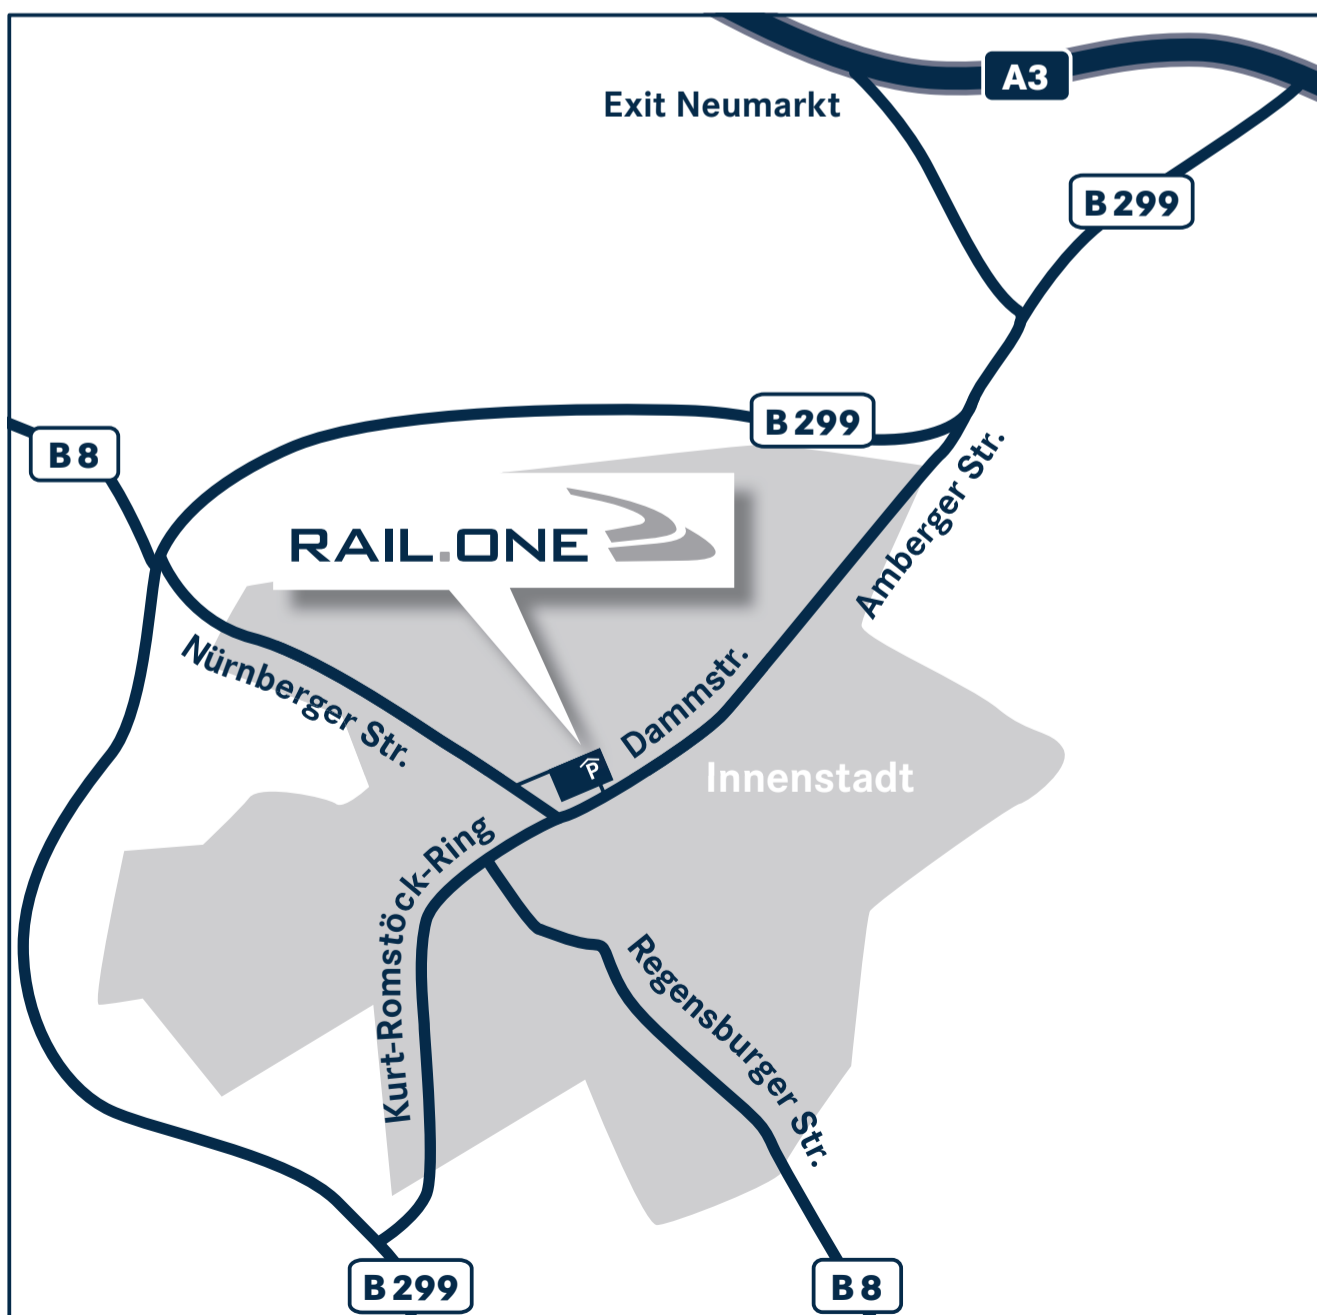

Coming from Nuremberg:

- A3 Nürnberg - Regensburg
- Exit Neumarkt

Coming from Munich:

- A9 München - Regensburg

either:

- Exit Denkendorf
  - > Direction Beilngries
  - > B 299 direction Neumarkt

or:

- Exit Hilpoltstein
  - > Direction Freystadt
  - > B 299/ B8 direction Neumarkt

- 🅑 Parking spaces are available in the underground car park
  - > Entry via Dammstraße 5